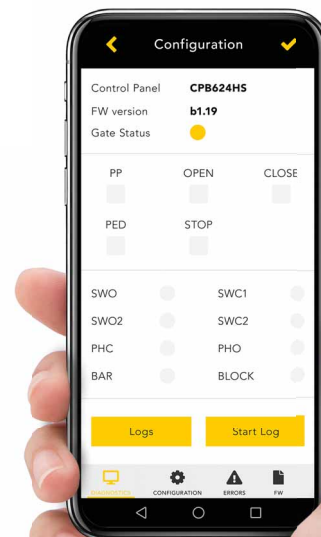

DEDICATA AI PROFESSIONISTI
ESPECIALLY FOR PROFESSIONALS
CONÇU POUR LES PROFESSIONNELS
SPEZIELL FÜR PROFIS
DEDICADA A LOS PROFESIONALES

BeUP