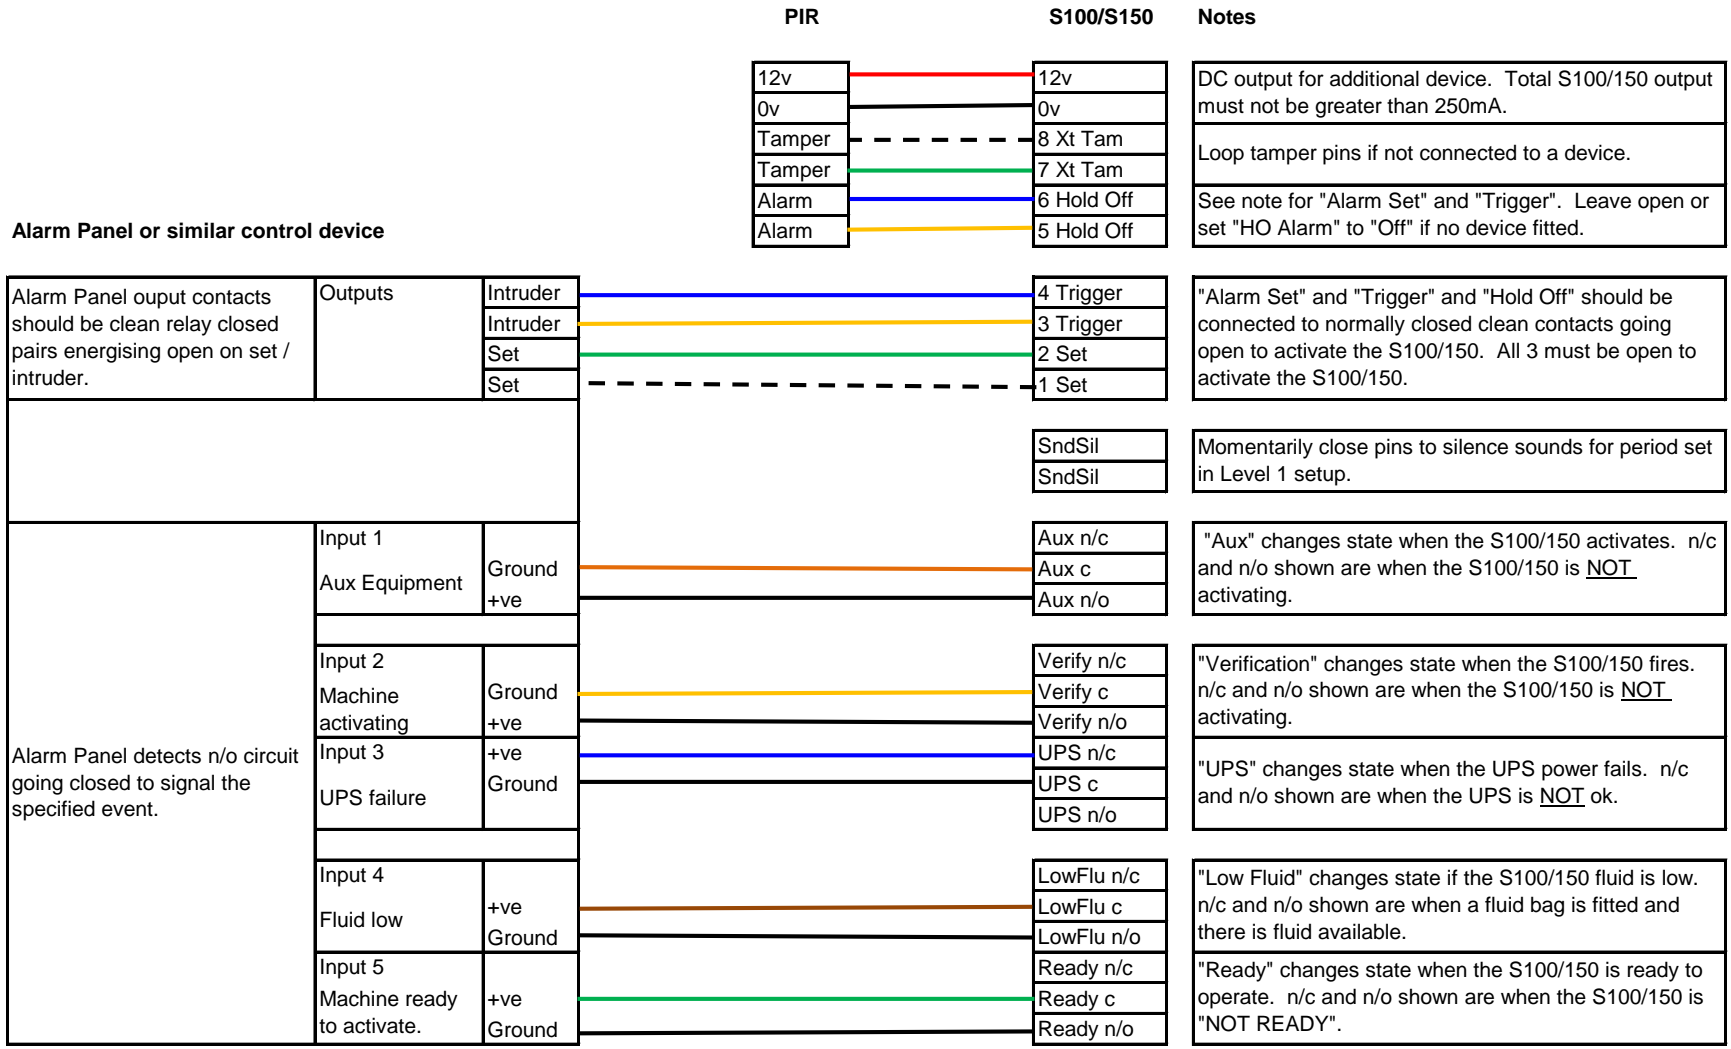

S100 and S150 Generic Connection Diagram

	Filename:	20130418-S100 & S150 Generic Connection Diagram-v3		Page 1 of 1	
	Project:	S100 and S150 Generic Wiring			
	Created by:	Hallwood	Checked by:		n/a
	Date:	3 Dec 13	Date:		n/a