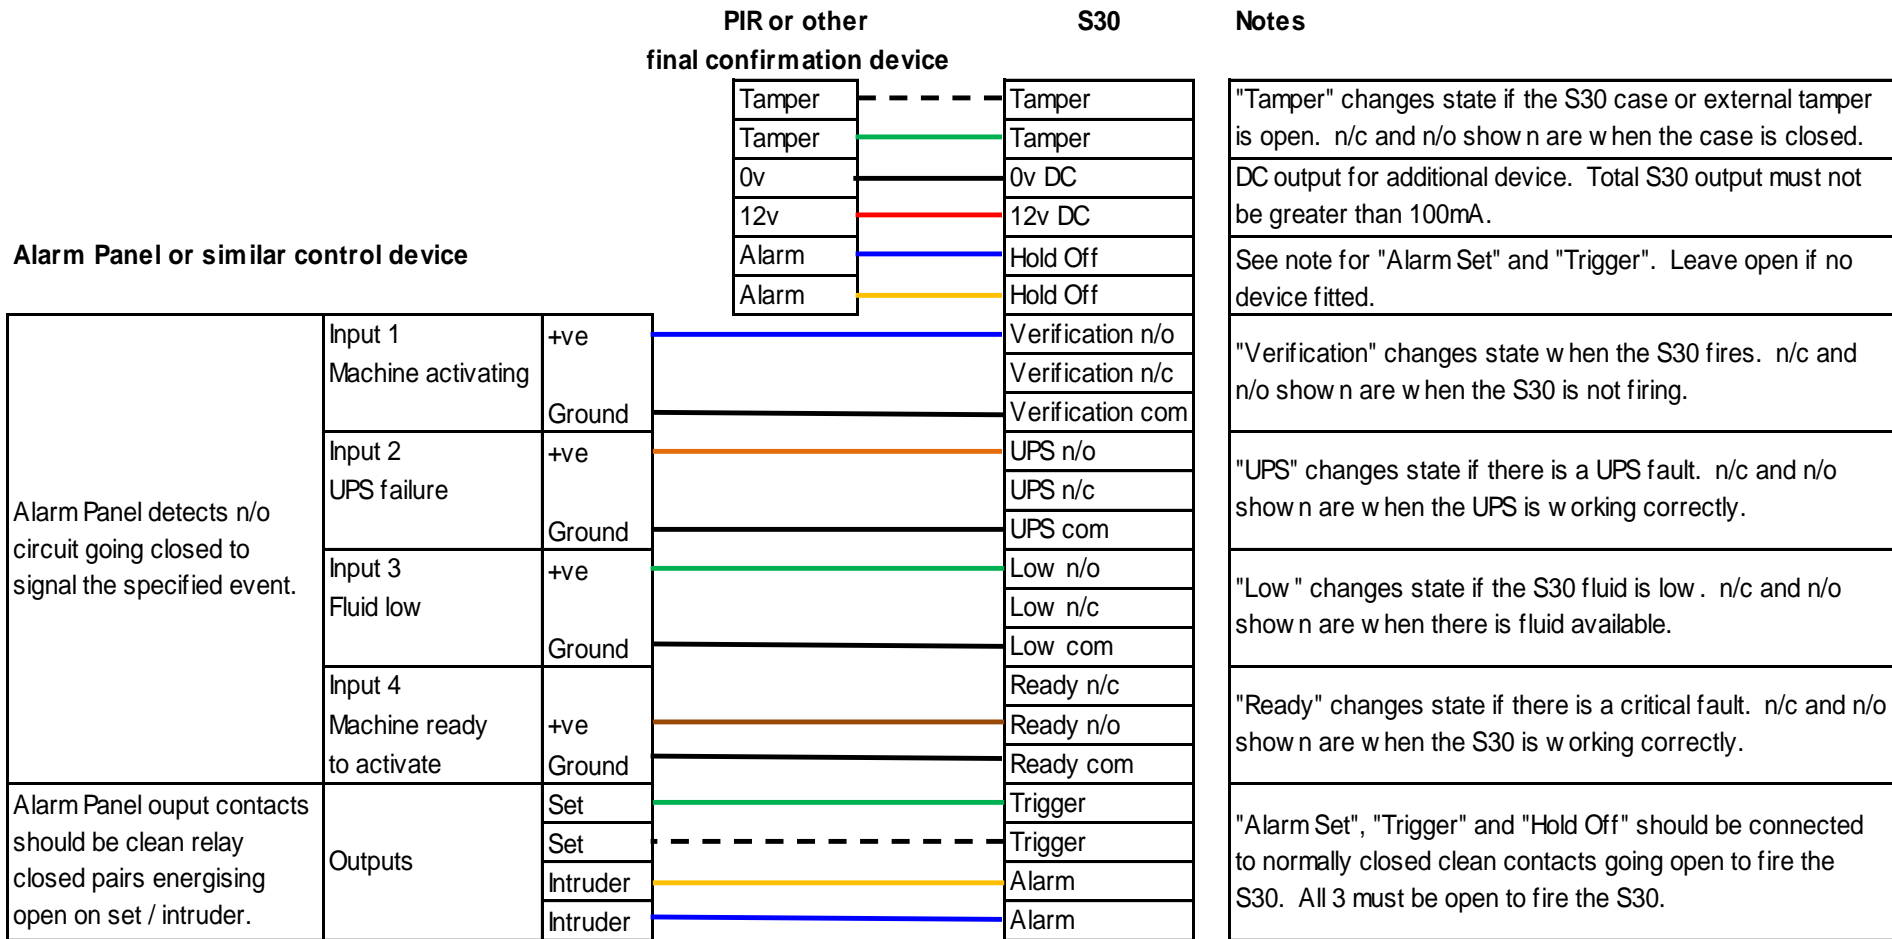

## S30 Generic Connection Diagram

	<b>Filename:</b>	20130828-S30 Generic Connection Diagram-v2			Page 1 of 1
	<b>Project:</b>	S30 Generic Wiring			
	<b>Created by:</b>	Hallwood	<b>Checked by:</b>	n/a	
	<b>Date:</b>	3 Dec 13	<b>Date:</b>	n/a	