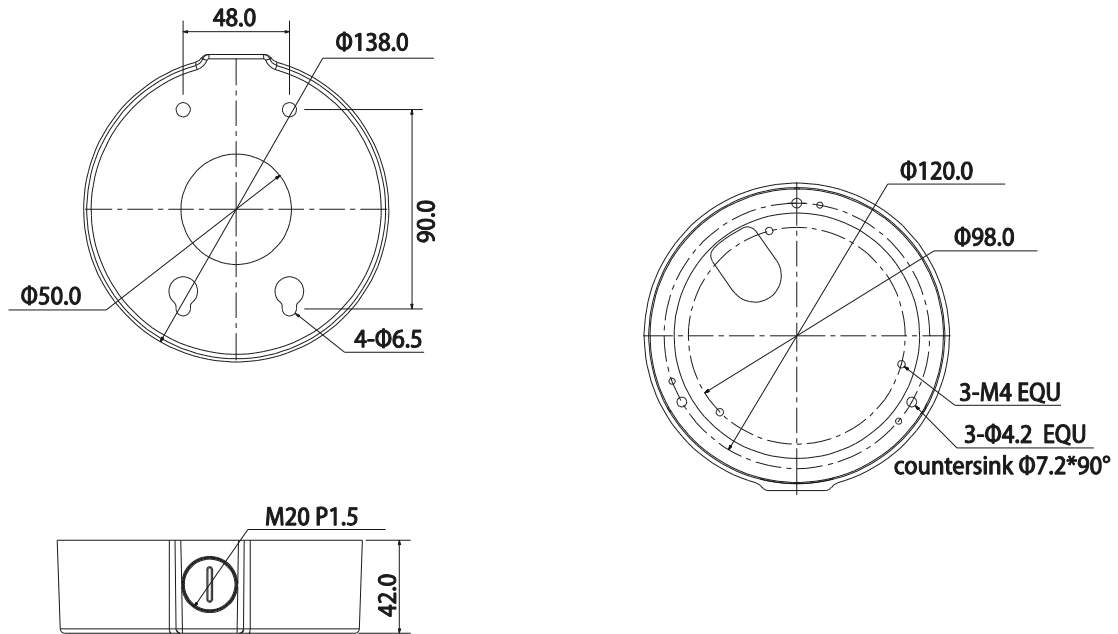

DH-PFA131

Junction Box

Features

- Material: Aluminum & SECC
- Junction Box
- Neat & Integrated design

Specifications

Model	DH-PFA131
General	
Material	Aluminum & SECC
Product Dimension	138mm(L) x 42mm(W)
Pipe Thread	N/A
Operating Temperature	-40°C ~60°C
Humidity	0~90% RH
Load Bearing	3.0Kg
Weight	0.38kg
Applicable Model	CA-DB480C, IPC-HD2100, IPC-HDB(C)

DH-PFA131

Dimensions (mm)

Application

Dahua Technology USA Inc.

23 Hubble, Irvine Spectrum, CA92618, USA

Tel: +001-949 679 7777

Fax: +001-949 679 5760

Email: support.usa@dahuatech.com