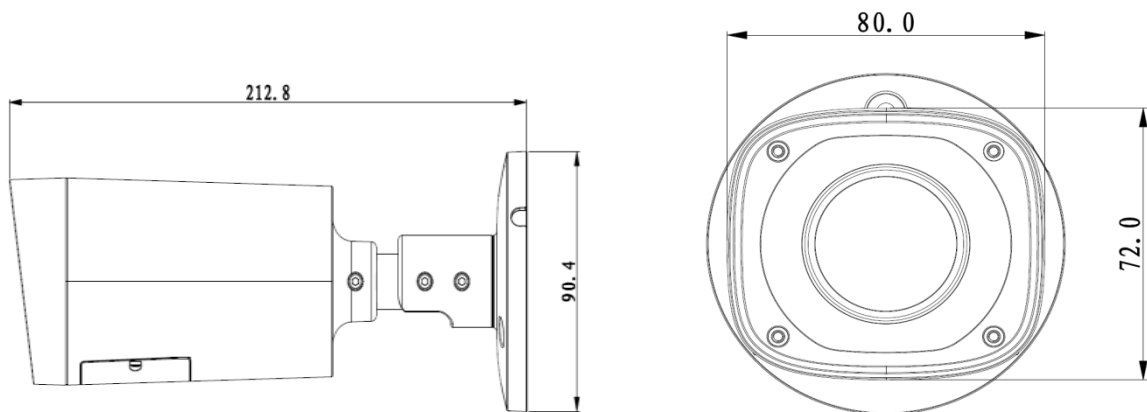

VDT-MP3523U

Technical Specifications

Model	VDT-MP3523U	
Camera		
Image Sensor	1/3" 3Megapixel progressive scan CMOS	
Effective Pixels	2304(H)x1536(V)	
Scanning System	Progressive	
Electronic Shutter Speed	Auto/Manual, 1/3(4)~1/100000s	
Min. Illumination	0.01Lux/F1.4 (Color), 0Lux/F1.4(IR on)	
S/N Ratio	More than 50dB	
Video Output	N/A	
Camera Features		
Max. IR LEDs Length	30m	
Day/Night	Auto(ICR)/Color/B/W	
Backlight Compensation	BLC / HLC / DWDR	
White Balance	Auto/Manual	
Gain Control	Auto/Manual	
Noise Reduction	3D	
Privacy Masking	Up to 4 areas	
Lens		
Focal Length	2.7mm~12mm	
Max Aperture	F1.4	
Focus Control	Auto	
Angle of View	H: 92° ~ 28°	
Lens Type	Motorized/ Fixed Iris	
Mount Type	Board-in Type	
Video		
Compression	H.264/ H.264H/ MJPEG	
Resolution	3M(2304x1296) (2048x1536)/1080P(1920x1080)/1.3M(1280x960) /720P(1280x720)/D1(704x576/704x480)/CIF(352x288/352x240)	
Frame Rate	Main Stream	3M(1 ~ 20fps)/1080P (1 ~ 25/30fps)
	Sub Stream	D1/CIF(1 ~ 25/30fps)
Bit Rate	H.264H: 40K ~ 8192Kbps;	
Audio		
Compression	N/A	
Interface	N/A	
Network		
Ethernet	RJ-45 (10/100Base-T)	
Wi-Fi	N/A	
Protocol	IPv4/IPv6, HTTP, HTTPS, SSL, TCP/IP, UDP, UPnP, ICMP, IGMP, SNMP, RTSP, RTP, SMTP, NTP, DHCP, DNS, PPPOE, DDNS, FTP, IP Filter, QoS, Bonjour	
Compatibility	ONVIF, CGI	
Max. User Access	20 users	

VDT-MP3523U

Smart Phone	iPhone, iPad, Android, Windows Phone
Auxiliary Interface	
Memory Slot	Micro SD , Max 128GB
RS485	N/A
Alarm	N/A
PIR Sensor Range	N/A
General	
Power Supply	DC12V/PoE (802.3af)
Power Consumption	<8.5W
Working Environment	-30°C~ +60°C, Less than 95% RH
Ingress Protection	IP67
Vandal Resistance	N/A
Dimensions	72mm×80mm×212.8mm
Weight	0.65kg

VDT-MP3523U

Dimensions (mm)

Accessory (optional)