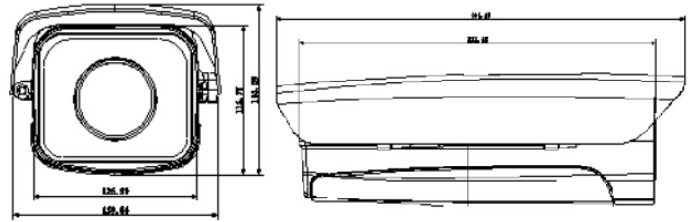

Construction

Casing	Metal
Dimensions	Φ404mm×164mm×132mm
Net Weight	4.0kg(8.82lb)

Ordering Information

Type	Part Number	Description
2MP Zoom Camera	DH-SDZW2030S-N	2MP 30x Starlight IR Zoom Network Camera, WDR, PAL
	DH-SDZW2030SN-N	2MP 30x Starlight IR Zoom Network Camera, WDR, NTSC
	SDZW2030S-N	2MP 30x Starlight IR Zoom Network Camera, WDR, PAL
	SDZW2030SN-N	2MP 30x Starlight IR Zoom Network Camera, WDR, NTSC
Accessories	DC12V/5A	Power Adapter
	PFB600W	Ceiling Mount
	PFB601W	Ceiling Mount

Dimensions (mm)

Accessories

Optional :