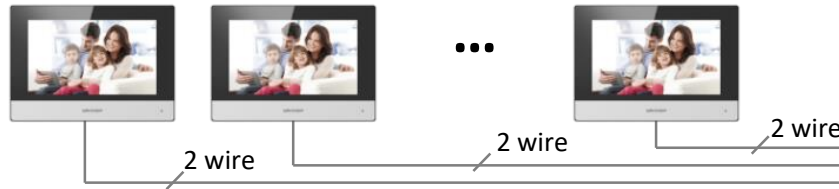

DS-KAD706

Alimentatore

Posto esterno
modulare