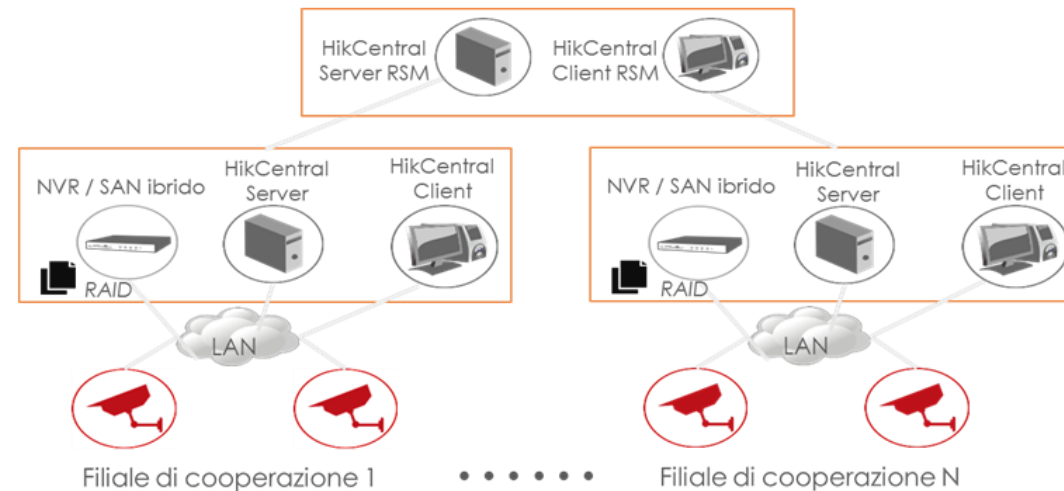

Create Report

- People Counting**: Illustrates individuals walking past surveillance cameras.
- Queue Analysis**: Shows people waiting in a line behind a red rope barrier.
- Heat Analysis**: Displays a heatmap overlay on a city street map, indicating high-traffic or heat zones.
- Pathway Analysis**: Shows a red line tracing a specific path through a city map between various retail locations.
- Person Feature Analysis**: Illustrates a person sitting on a bench next to a large donut chart, representing data analysis.
- Vehicle Analysis**: Shows an orange sports car driving past a surveillance camera.
- Skin-surface Temperature Analysis**: Shows a person walking past a camera with a thermal overlay and a temperature reading of 37.5°C.

HIKCENTRAL – 1.7

RSM (REMOTE SITE MANAGEMENT)

	401000003	HikCentral-RSM-Base/2Site	HIKCENTRAL		0	Pacchetto base per la gestione del sito remoto HikCentral - che include le impostazioni RSM e 2 siti remoti gestibili..	D5
	401000004	HikCentral-RSM-1Site	HIKCENTRAL		0	Gestione di 1 sito Remoto aggiuntivo	D5

Gestione centralizzata (RSM) di tutti i sottosistemi server-based

Soluzione per progetti su larghissima scala

- Supporto fino a 1024 server HikCentral
- 1 server RSM per la gestione centralizzata
- Accesso e gestione per oltre 100.000 telecamere