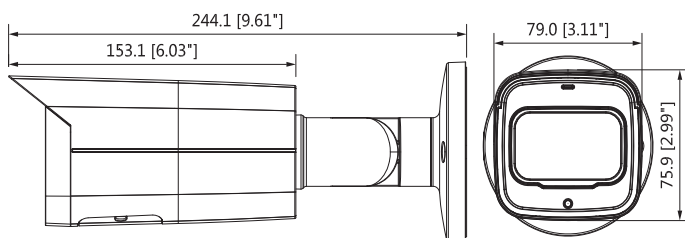

PIXVIDEO

ACCESSORI (OPTIONAL)