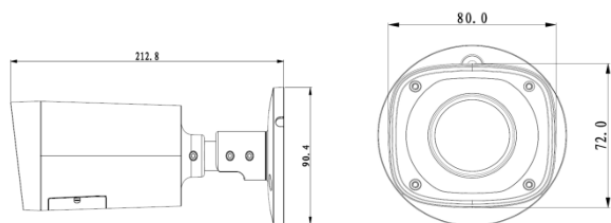

### CARATTERISTICHE TECNICHE

| Camera                              | Mod: NBV303M   |
|-------------------------------------|--|
| Image Sensor                        | 1/3" 3Megapixel progressive CMOS   |
| Effective Pixels                    | 2304(H) x1536(V)   |
| RAM/ROM                             | 256MB/16MB   |
| Scanning System                     | Progressive  |
| Minimum Illumination                | 0.1Lux/F1.4(Color), 0Lux/F1.4(IR on)   |
| S/N Ratio                           | More than 50dB   |
| IR Distance                         | Distance up to 60m(197ft)  |
| IR On/Off Control                   | Auto/ Manual   |
| IR LEDs                             | 4  |
| Lens                                |  |
| Lens Type                           | Motorized  |
| Mount Type                          | Board-in   |
| Focal Length                        | 2.7mm~12mm   |
| Max. Aperture                       | F1.4   |
| Angle of View                       | H:87°~29°, V:42°~15°   |
| Focus Control                       | Motorized  |
| Close Focus Distance                | 0.3m   |
| Video                               |  |
| Compression                         | H.264+/H.264   |
| Streaming Capability                | 2 Streams  |
| Resolution                          | 3M(2304x1296)/(2048x1536)/<br>1080P(1920x1080)/1.3M(1280x960)/<br>720P(1280x720)/D1(704x576/704x480)/ CIF(352x288/352x240) |
| Frame Rate                          | 3M(1~20fps)<br>D1/CIF(1 ~ 25/30fps)  |
| Bit Rate Control                    | CBR/VBR  |
| Bit Rate                            | H264:24K ~ 8192Kbps  |
| Day/Night                           | Auto(ICR) / Color / B/W  |
| BLC Mode                            | BLC / HLC / DWDR   |
| White Balance                       | Auto/Natural/Street Lamp/Outdoor/Manual  |
| Gain Control                        | Auto/Manual  |
| Noise Reduction                     | 3D DNR   |
| Motion Detetion                     | Off / On (4 Zone, Rectangle)   |
| Region of Interest                  | Off / On (4 Zone)  |
| Electronic Image Stabilization(EIS) | N/A  |
| Smart IR                            | Support  |
| Digital Zoom                        | 16x  |
| Flip                                | 0°/90°/180°/270°   |
| Mirror                              | Off / On   |
| Privacy Masking                     | Off / On (4 Area, Rectangle)   |
| Network                             |  |
| Ethernet                            | RJ-45 (10/100Base-T)   |
| Protocol                            | HTTP;HTTps;TCP;ARP;RTSP;RTP;UDP;SMTP;FTP;<br>DHCP;DNS;DDNS;PPPOE;IPv4/v6;QoS;UPnP;NTP;<br>Bonjour;802.1x;Multicast;IGMP;   |
| Interoperability                    | ONVIF, PSIA, CGI   |
| Streaming Method                    | Unicast / Multicast  |
| Max. User Access                    | 10 Users/20 Users  |
| Edge Storage                        | NAS(Network Attached Storage)<br>Local PC for instant recording<br>Micro SD Card 128GB                                     |
| Web Viewer                          | IE, Chrome, Firefox, Safari  |
| Management Software                 | Smart PSS, DSS, Easy4ip  |
| Smart Phone                         | iOS, Android   |
| Certifications                      |  |
| Certifications                      | CE (EN 60950:2000)<br>UL:UL60950-1<br>FCC: FCC Part 15 Subpart B   |
| Electrical                          |  |
| Power Supply                        | DC12V PoE (802.3af)(Class 0)   |
| Power Consumption                   | < 12.95W   |
| Environmental                       |  |
| Operating Conditions                | -30° C ~ +60° C (-22° F ~ +140° F) / Less than 95% RH  |
| Storage Conditions                  | -30° C ~ +60° C (-22° F ~ +140° F) / Less than 95% RH  |
| Ingress Protection                  | IP67   |
| Construction                        |  |
| Casing                              | Metal  |
| Dimensions                          | 90,4mm×90,4mm×212,8mm  |
| Net Weight                          | 0.685Kg (1.51lb)   |
| Gross Weight                        | 0.86Kg (1.90lb)  |