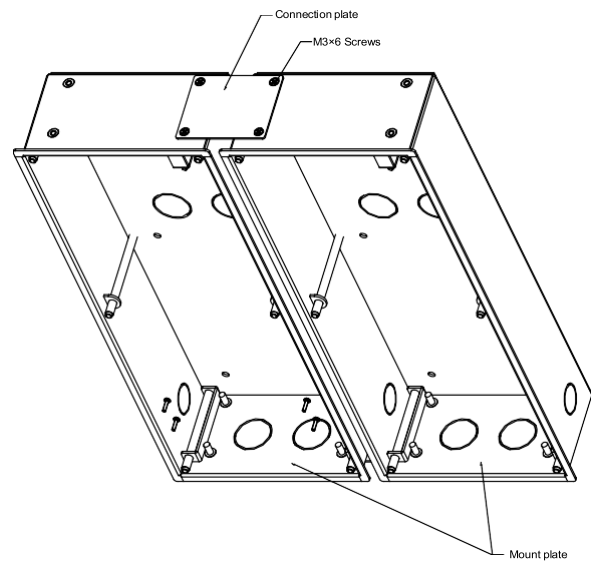

PIX-VAM032S e PIX-VAM033S

Mount box

VAM032S

VAM033S

Technical Specification

Model	VAM032S
Color	Silver
Dimensions	133mm×233.20mm×68.0mm(5.24"×9.18"×2.68")
Installation mode	Supports surface mounting and flush mounting
Panel Material	Aluminum

Model	VAM033S
Appearance color	Silver
Dimensions	133mm×333.40mm×68.0mm(5.24"×13.13"×2.68")
Installation mode	Supports surface mounting and flush mounting
Panel Material	Aluminum

Installation

PIX-VAM032S e PIX-VAM033S

Dimensions (mm[inch])

VAM032S

VAM033S