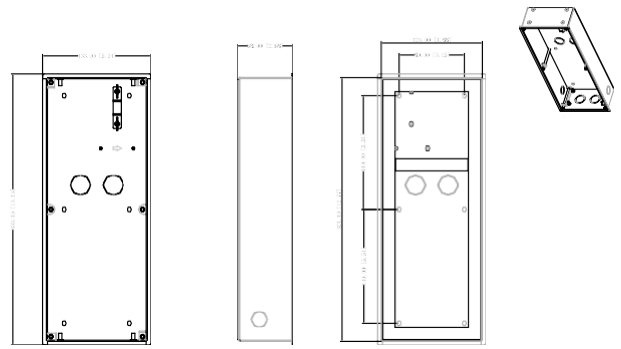

PIX-VAM032S e PIX-VAM033S

Mount box

VAM032S

VAM033S

Technical Specification

Model	VAM032S
Color	Silver
Dimensions	133mm×233.20mm×68.0mm(5.24"×9.18"×2.68")
Installation mode	Supports surface mounting and flush mounting
Panel Material	Aluminum

Model	VAM033S
Appearance color	Silver
Dimensions	133mm×333.40mm×68.0mm(5.24"×13.13"×2.68")
Installation mode	Supports surface mounting and flush mounting
Panel Material	Aluminum

Installation

PIX-VAM032S e PIX-VAM033S

Dimensions (mm[inch])

VAM032S

VAM033S