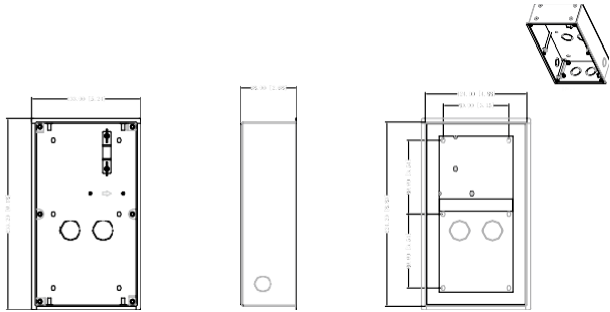

PIX-VAM032S e PIX-VAM033S

Mount box

VAM032S

VAM033S

Technical Specification

Model	VAM032S
Color	Silver
Dimensions	133mm×233.20mm×68.0mm(5.24"×9.18"×2.68")
Installation mode	Supports surface mounting and flush mounting
Panel Material	Aluminum

Model	VAM033S
Appearance color	Silver
Dimensions	133mm×333.40mm×68.0mm(5.24"×13.13"×2.68")
Installation mode	Supports surface mounting and flush mounting
Panel Material	Aluminum

Installation

PIX-VAM032S e PIX-VAM033S

Dimensions (mm[inch])

VAM032S

VAM033S