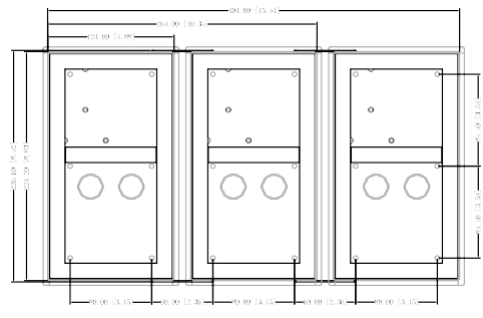

PIX-VAM032S e PIX-VAM033S

Mount box

VAM032S

VAM033S

Technical Specification

Model	VAM032S
Color	Silver
Dimensions	133mm×233.20mm×68.0mm(5.24"×9.18"×2.68")
Installation mode	Supports surface mounting and flush mounting
Panel Material	Aluminum

Model	VAM033S
Appearance color	Silver
Dimensions	133mm×333.40mm×68.0mm(5.24"×13.13"×2.68")
Installation mode	Supports surface mounting and flush mounting
Panel Material	Aluminum

Installation

PIX-VAM032S e PIX-VAM033S

Dimensions (mm[inch])

VAM032S

VAM033S