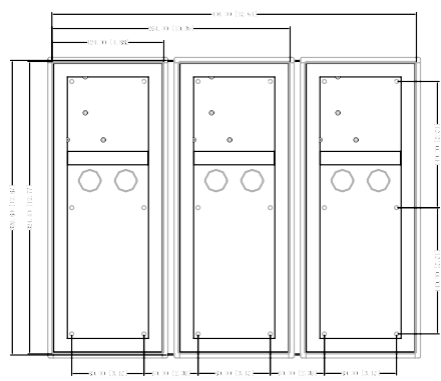

PIX-VAM032S e PIX-VAM033S

Mount box

VAM032S

VAM033S

Technical Specification

Model	VAM032S
Color	Silver
Dimensions	133mm×233.20mm×68.0mm(5.24"×9.18"×2.68")
Installation mode	Supports surface mounting and flush mounting
Panel Material	Aluminum

Model	VAM033S
Appearance color	Silver
Dimensions	133mm×333.40mm×68.0mm(5.24"×13.13"×2.68")
Installation mode	Supports surface mounting and flush mounting
Panel Material	Aluminum

Installation

PIX-VAM032S e PIX-VAM033S

Dimensions (mm[inch])

VAM032S

VAM033S