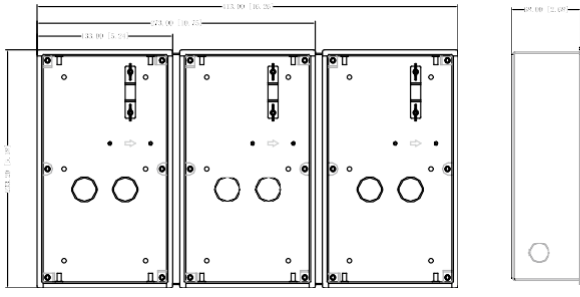

PIX-VAM032S e PIX-VAM033S

Mount box

VAM032S

VAM033S

Technical Specification

Model	VAM032S
Color	Silver
Dimensions	133mm×233.20mm×68.0mm(5.24"×9.18"×2.68")
Installation mode	Supports surface mounting and flush mounting
Panel Material	Aluminum

Model	VAM033S
Appearance color	Silver
Dimensions	133mm×333.40mm×68.0mm(5.24"×13.13"×2.68")
Installation mode	Supports surface mounting and flush mounting
Panel Material	Aluminum

Installation

PIX-VAM032S e PIX-VAM033S

Dimensions (mm[inch])

VAM032S

VAM033S