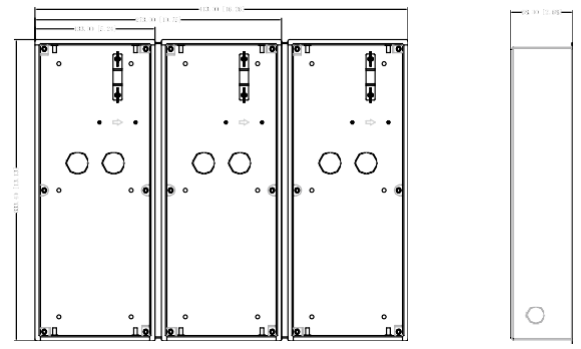

PIX-VAM032S e PIX-VAM033S

Dimensions (mm[inch])

VAM032S

VAM033S