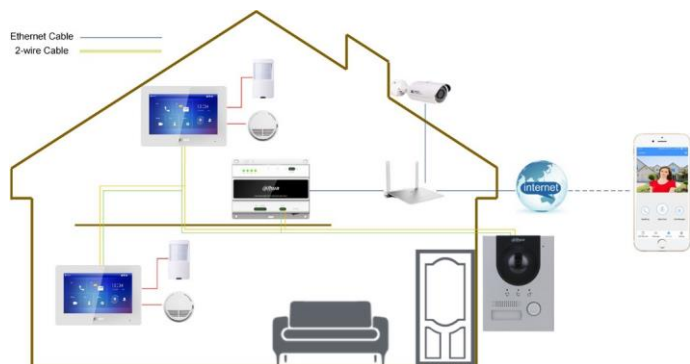

Power Adapter	Optional
Installation	Flush/surface mount
Certifications	CE; FCC; UL
Accessory	Flush/surface mount
Product Dimensions	130 mm × 96 mm × 28.5 mm (5.12" × 3.78" × 1.12")
Protection	IK07; IP65
Operating Temperature	-30°C to +60°C (-22°F to 140°F)
Operating Humidity	10%–90% (RH, non-condensing)
Operating Altitude	0 m–3000 m
Power Consumption	≤ 12W
Net Weight	0.35 kg (0.77 lb)
Gross Weight	0.4 kg (0.88 lb)

Application