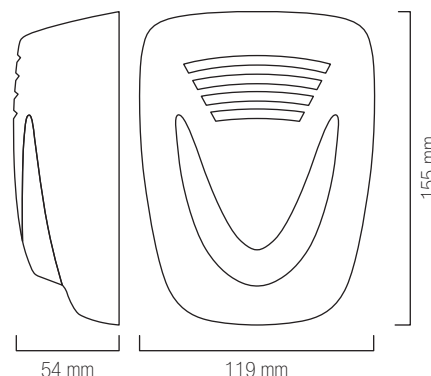

MINI MURANO

Mini Murano è la sirena da interno dal design originale creata per fungere da complemento di arredo oltre che da infallibile strumento di sicurezza.

Mini Murano indoor sounder's original design makes it the perfect furniture complement as well as an excellent security device.

COLORI / COLOURS

Coperchio Esterno
External cover

- Bianco
  White
- Bianco perlato / Pearly white
  Colore disponibile con supplemento
  Colour available at extra cost
- Grigio argentato
  Silver grey
  Colore disponibile con supplemento
  Colour available at extra cost

Calotte
Flash covers

- Arancio
  Orange
- Azzurro
  Light blue
- Fumè
  Smoke grey

DI SERIE STANDARD FEATURES

Suono di ALTA POTENZA regolabile
HIGH-POWER adjustable sound

Suoni programmabili per allarme ed evacuazione
Programmable sounds for alarm and evacuation

LED BLU per segnalazione ON/OFF impianto e
funzione di LUCE DI CORTESIA
BLUE LED for system ON/OFF signaling and COURTESY-LIGHT
function

PERSONALIZZAZIONI CUSTOMIZATIONS

Supplemento per colori bianco perlato e grigio argentato
Extra cost for pearly white and silver grey colours

Supplemento per colorazioni personalizzate (min. 50 pz.)
Costi di realizzazione da calcolare a parte
Extra cost for customized colours (50 pcs. min.)
Costs calculated separately